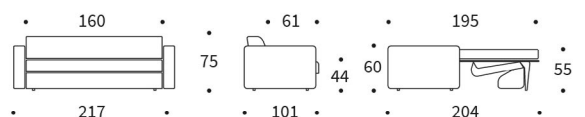

Measurement icons:

Fabrics in stock:

565 578