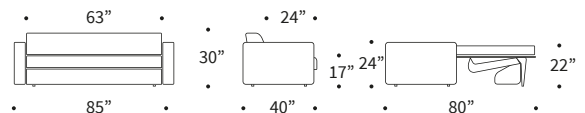

Measurement icons:

Fabrics in stock:

565 578