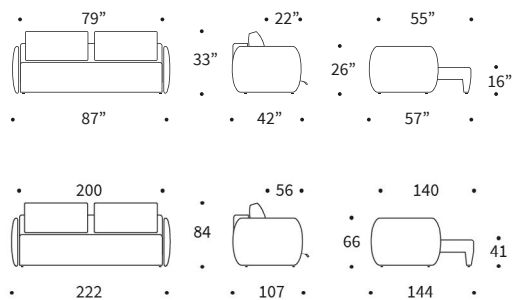

A heavy, yet feminine upholstery design for compact living.

If needed, please request the specific price.

Bed size: 55" x 79" / 140 x 200 cm

Shown in fabric : 521

Measurement icon:

Fabrics in stock:

521 528