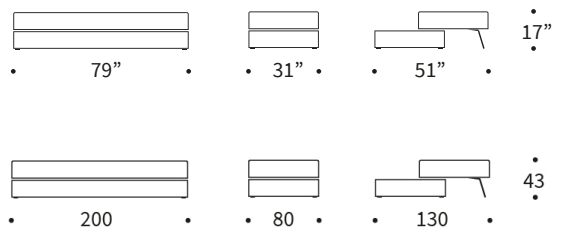

If needed, please request the specific price.

Bed size: 31" x 79" / 80 x 200 cm

Shown in fabric: 538

Measurement icon:

Fabrics in stock:

538 578