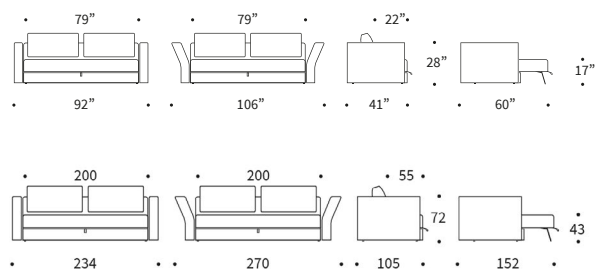

If needed, please request the specific price.

Bed size: 59" x 79" / 150 x 200 cm

Shown in fabric : 578

Measurement icon:

Fabrics in stock:

538 578